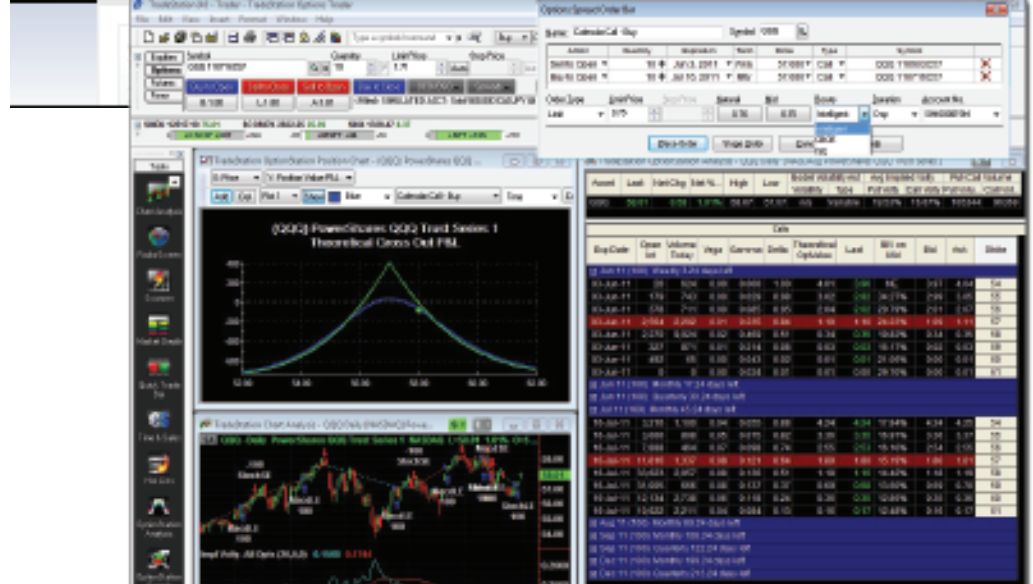

CLIENT:
TRADESTATION

PROJECT:
**TRADESTATION
PLATFORM**

STATUS:
**STILL IN PROGRESS
BY 2013**

CURRENT INTERFACE

FUTURE INTERFACE

CLIENT:

COMMUNICATION SIMPOSIUM

PROJECT:

EVENT PRINT COLLATERALS

STATUS:

DONE, 2007

CLIENT:

VARIOUS

PROJECT:

BRANDING

STATUS:

DONE, 200-2007

CLIENT:
ICID

PROJECT: INDUSTRIAL DESIGN AND INTERACTION DESIGN AND GRAPHIC DESIGN

AMBULATORY BLOOD PRESSURE MONITOR

STATUS:
DONE, 1994-1995

CLIENT:

VARIOUS

PROJECT: GRAPHIC DESIGN, BRANDING